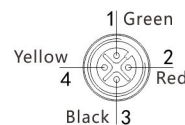

Pinout & Wiring diagram (Tri-color 4P)

Pinout (Female) & wire color