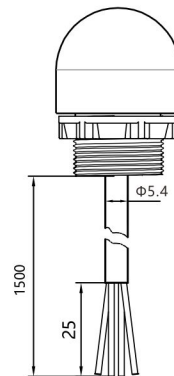

## C3 Domed Indicator lamp

- Ø30mm diameter Dome
- Robust designs, Bright and uniform
- Three colors in one device and five colors to choose from
- Translucent ivory Lens, eliminating false Indication from ambient light when off
- Cabled and quick-disconnect model available
- All models have flashing input control
- Models rated to IP67 and IP69K for use in harsh environments

### Specifications

Mounting Hole Diameter	Φ 22mm
Input Voltage	12VAC/DC ;24VAC/DC
Functions	Constant/flashing
Material	Base: Aluminium(anodized), Lens: PC,Nut-PA66
Output	NPN/PNP
Connection	M12 connector (Additional cable) / 1.5M cable
Operating Temperature	-25℃ □ +55℃ □ No Freezing□
Storage Temperature	-40℃ □ +70℃ □ No Freezing□
Storage Humidity	40 ~ 85%RH □ No condensation□
Vibration Resistance	10 ~55Hz,Amplitude 0.75mm
Installation Category	Direct Mounting Rod Mounting

### Order code

Shape	Color style	light form	Code		Note
			M12 connector	1.5m Cable	
Ø30mm Domed	Single-color	Constant	C312Q-▲	C312-▲	Color Code of LED as follows: R: RED Y: Yellow G: Green B: Blue W: White
		Flashing	C311Q-▲	C311-▲	
	Bi-color	Constant	C322Q-▲	C322-▲	
		Flashing	C321Q-▲	C321-▲	
	Tri-color	Constant	C332Q-▲	C332-▲	
		Flashing	C531Q-▲	C331-▲	

## Outline Dimensional drawing(mm)