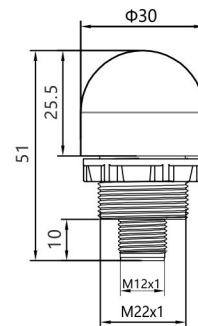

## C3 Domed Indicator lamp

- Ø30mm diameter Dome
- Robust designs, Bright and uniform
- Three colors in one device and five colors to choose from
- Translucent ivory Lens, eliminating false Indication from ambient light when off
- Cabled and quick-disconnect model available
- All models have flashing input control
- Models rated to IP67 and IP69K for use in harsh environments

### Specifications

Mounting Hole Diameter	Φ 22mm
Input Voltage	12VAC/DC ;24VAC/DC
Functions	Constant/flashing
Material	Base: Aluminium(anodized), Lens: PC,Nut-PA66
Output	NPN/PNP
Connection	M12 connector (Additional cable) / 1.5M cable
Operating Temperature	-25℃ □ +55℃ □ No Freezing□
Storage Temperature	-40℃ □ +70℃ □ No Freezing□
Storage Humidity	40 ~ 85%RH □ No condensation□
Vibration Resistance	10 ~55Hz,Amplitude 0.75mm
Installation Category	Direct Mounting Rod Mounting

### Order code

Shape	Color style	light form	Code		Note
			M12 connector	1.5m Cable	
Ø30mm Domed	Single-color	Constant	C312Q-▲	C312-▲	Color Code of LED as follows: R: RED Y: Yellow G: Green B: Blue W: White
		Flashing	C311Q-▲	C311-▲	
	Bi-color	Constant	C322Q-▲	C322-▲	
		Flashing	C321Q-▲	C321-▲	
	Tri-color	Constant	C332Q-▲	C332-▲	
		Flashing	C531Q-▲	C331-▲	

## Outline Dimensional drawing(mm)